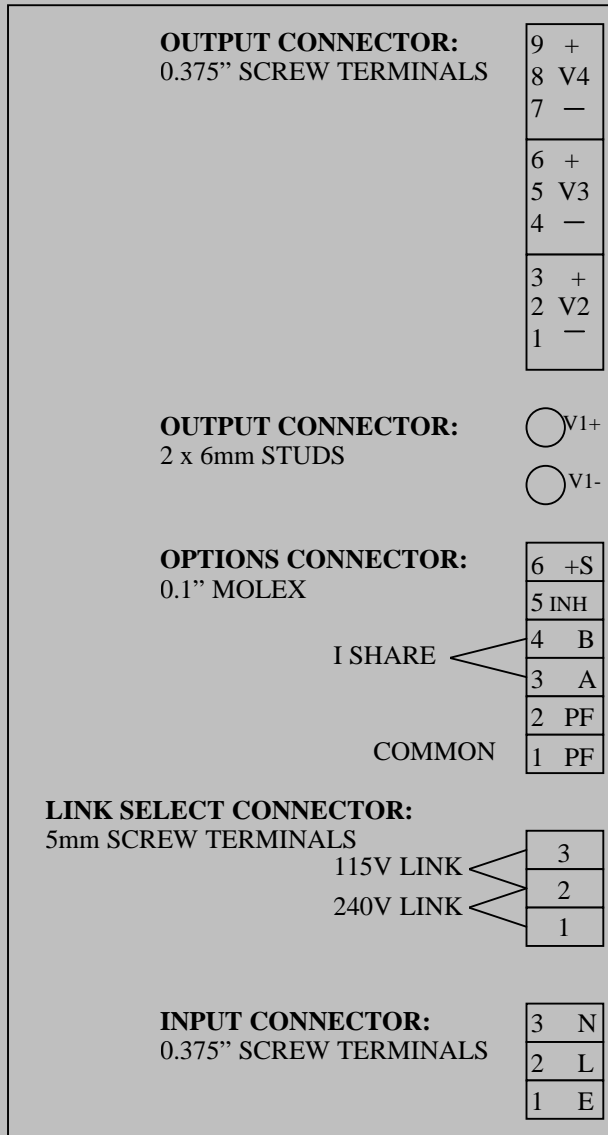

FR350 Series Single Output Mechanical Details and Connections

TOP VIEW

A : M3 CAPTIVE NUT
Maximum Insertion 6mm

B : M4 CAPTIVE NUT
Maximum Insertion 6mm

Dimensions in (brackets)
Are an alternative version

SIDE VIEW

BOTTOM VIEW

FR350 Series Multiple Output Mechanical Details and Connections

TOP VIEW

BOTTOM VIEW

SIDE VIEW