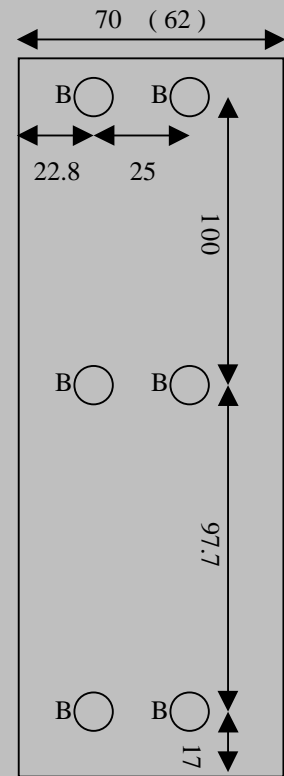

FR350 Series Single Output Mechanical Details and Connections

TOP VIEW

A : M3 CAPTIVE NUT
Maximum Insertion 6mm

B : M4 CAPTIVE NUT
Maximum Insertion 6mm

Dimensions in (brackets)
Are an alternative version

SIDE VIEW

BOTTOM VIEW

FR350 Series Multiple Output Mechanical Details and Connections

TOP VIEW

BOTTOM VIEW

SIDE VIEW