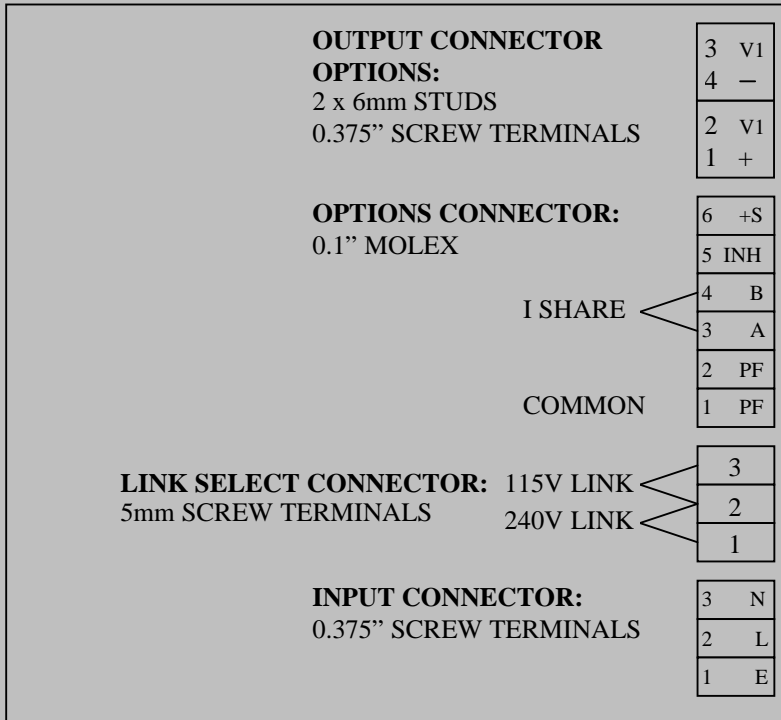

FR350 Series Single Output Mechanical Details and Connections

TOP VIEW

A : M3 CAPTIVE NUT
Maximum Insertion 6mm

B : M4 CAPTIVE NUT
Maximum Insertion 6mm

Dimensions in (brackets)
Are an alternative version

SIDE VIEW

BOTTOM VIEW

FR350 Series Multiple Output Mechanical Details and Connections

TOP VIEW

BOTTOM VIEW

SIDE VIEW