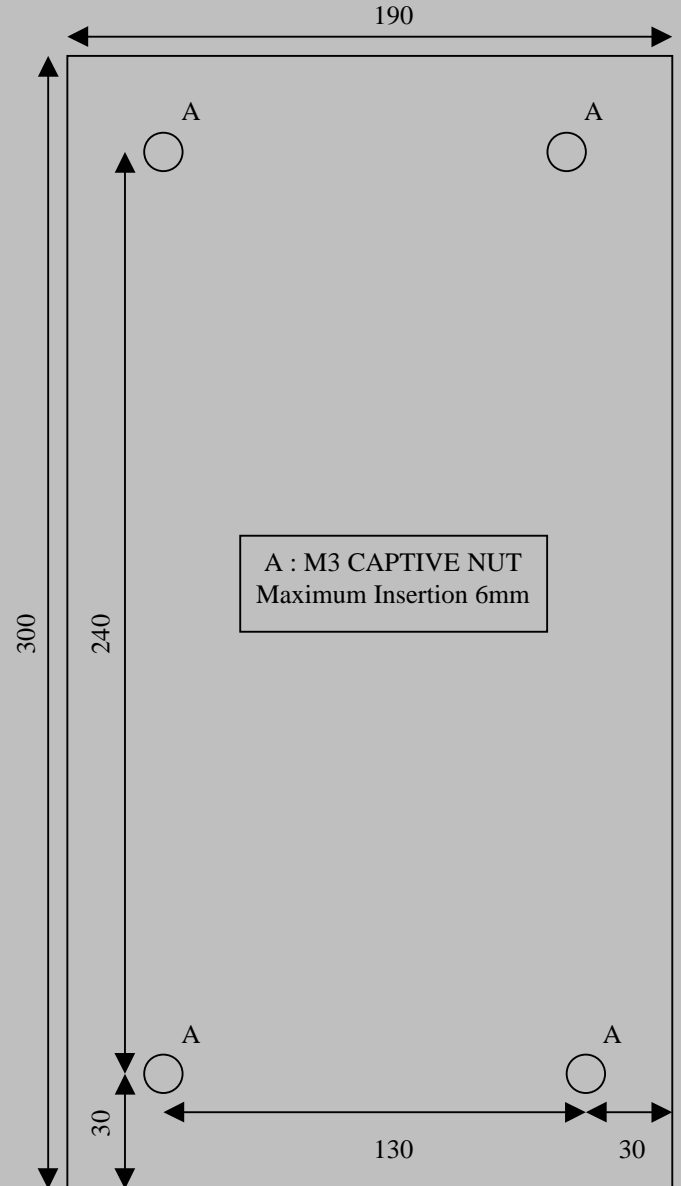

FR350 Series Single Output Mechanical Details and Connections

TOP VIEW

A : M3 CAPTIVE NUT
Maximum Insertion 6mm

B : M4 CAPTIVE NUT
Maximum Insertion 6mm

Dimensions in (brackets)
Are an alternative version

SIDE VIEW

BOTTOM VIEW

FR350 Series Multiple Output Mechanical Details and Connections

TOP VIEW

BOTTOM VIEW

SIDE VIEW