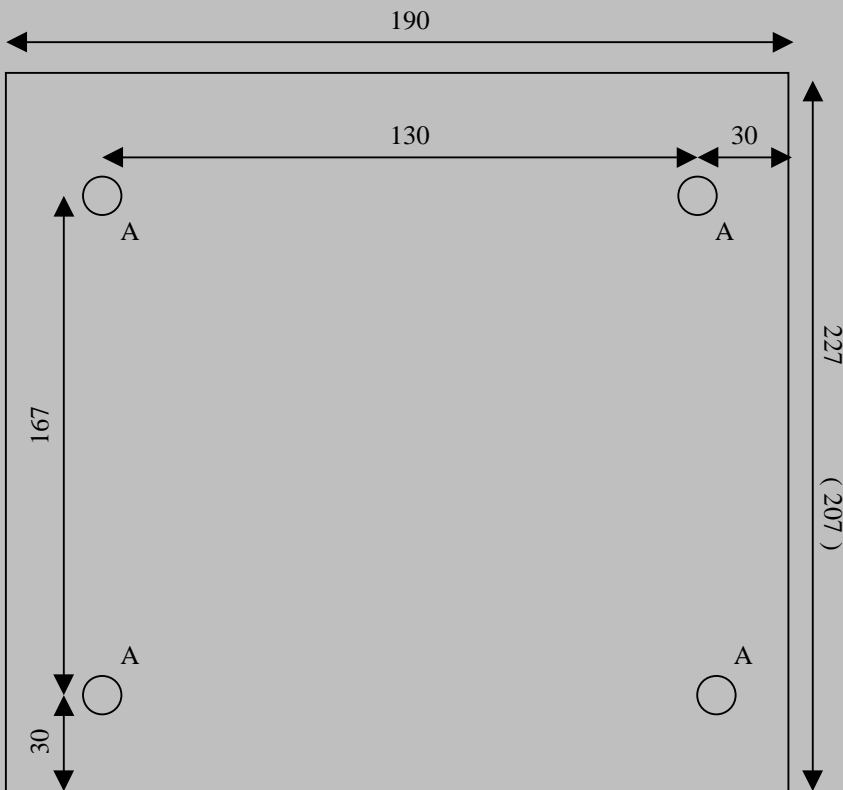

FR350 Series Single Output Mechanical Details and Connections

TOP VIEW

A : M3 CAPTIVE NUT
Maximum Insertion 6mm

B : M4 CAPTIVE NUT
Maximum Insertion 6mm

Dimensions in (brackets)
Are an alternative version

SIDE VIEW

BOTTOM VIEW

FR350 Series Multiple Output Mechanical Details and Connections

TOP VIEW

BOTTOM VIEW

SIDE VIEW